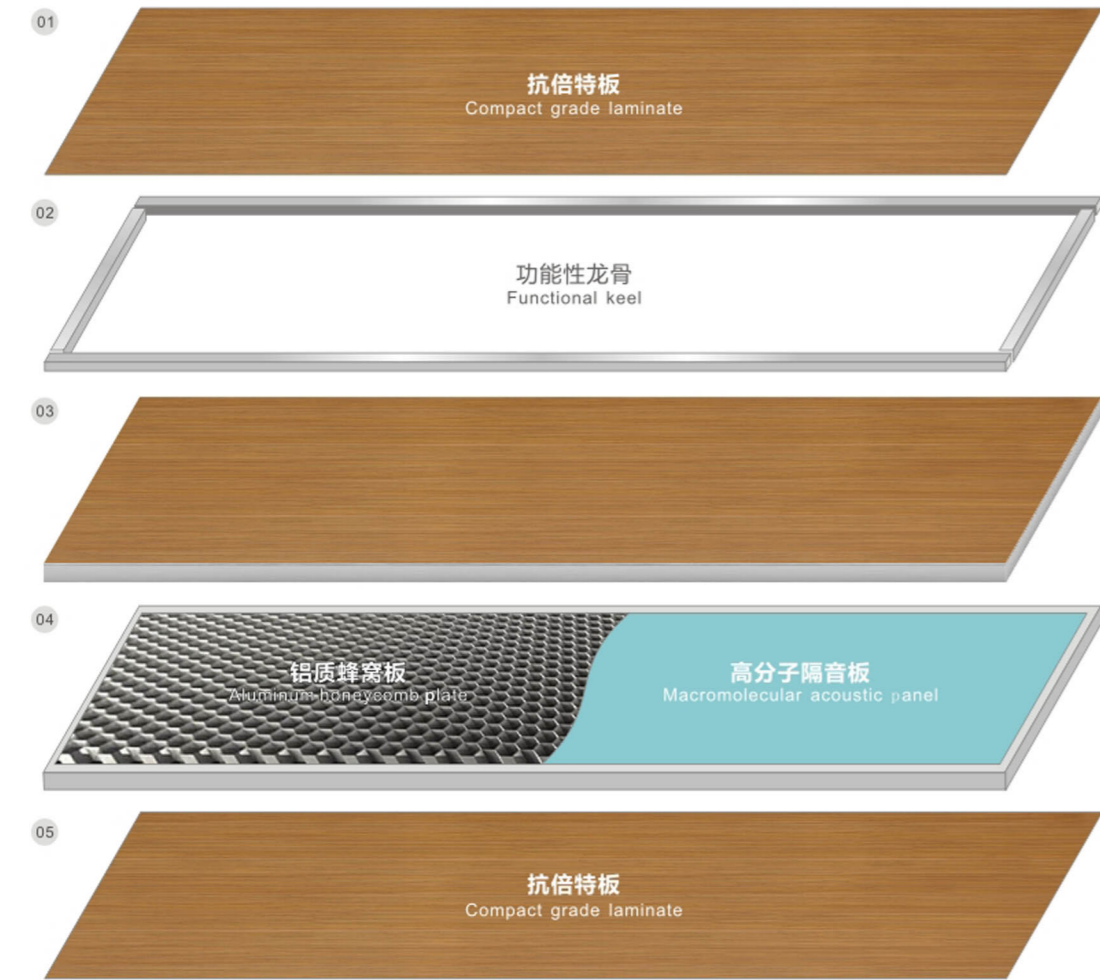

结构组成图
STRUCTURE DIAGRAM

高耐饰面板结构组成图
Compact laminate structure diagram