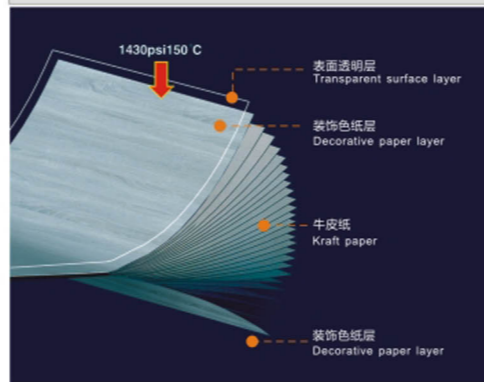

特点: 简洁, 防水性好, 阻燃, 高分子多层融合密度大, 使用手感较好, 耐腐蚀, 抗变形, 面材较多可选性

Surface panel (Compact laminate) feature: Simple, waterproof, flame-retardant, multilayer paper repression, density, use better feeling, surface material more selection