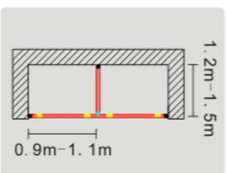

90度转角外部对接  
90° corner external docking

墙面地面连接工艺  
Wall and floor connecting technology

304隐藏升降合页  
304 concealed self-closing hinge

立板与地面专用连接  
Front panel and ground special connection

凌志锁  
Lexus lock

立面结构图  
Elevation Plan