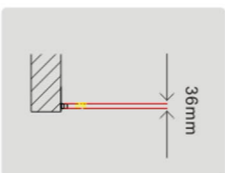

隔断厚度
Partition Thickness

优雅何须大，花香不在多，富栎华带来超乎想象的奢华感受，演绎着优雅出众的气质