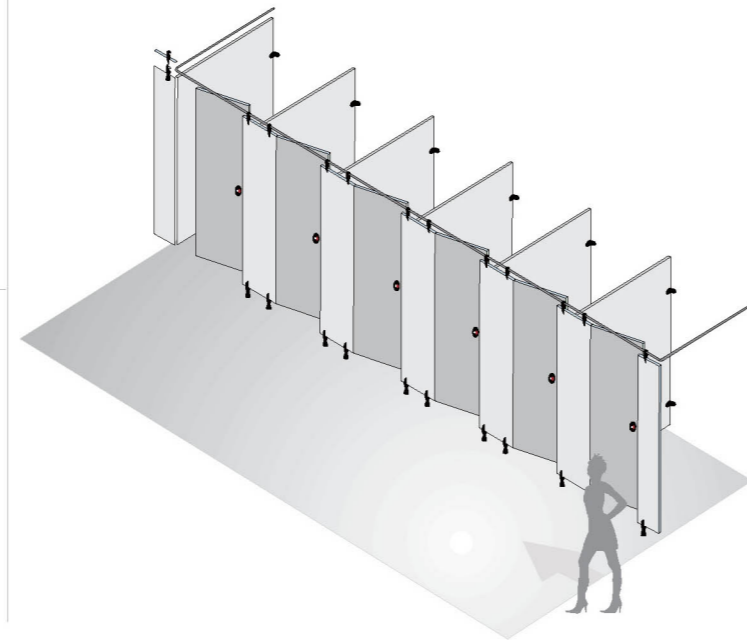

5CM 10CM 可调
可调节夹口的宽度,
(最适合宽度为12-21mm)
5CM 10CM Adjustable
Width selection is available
(Optimum width is 12-21mm)

斜面脚座
可调节夹口的宽度,
(最适合宽度为12-18mm)
可调节支架的高度。
(最适合高度为90-130mm)
Inclined support leg
Width selection is available
(Optimum width is 12-18mm)
Height selection is available
(Optimum height is 90-130mm)